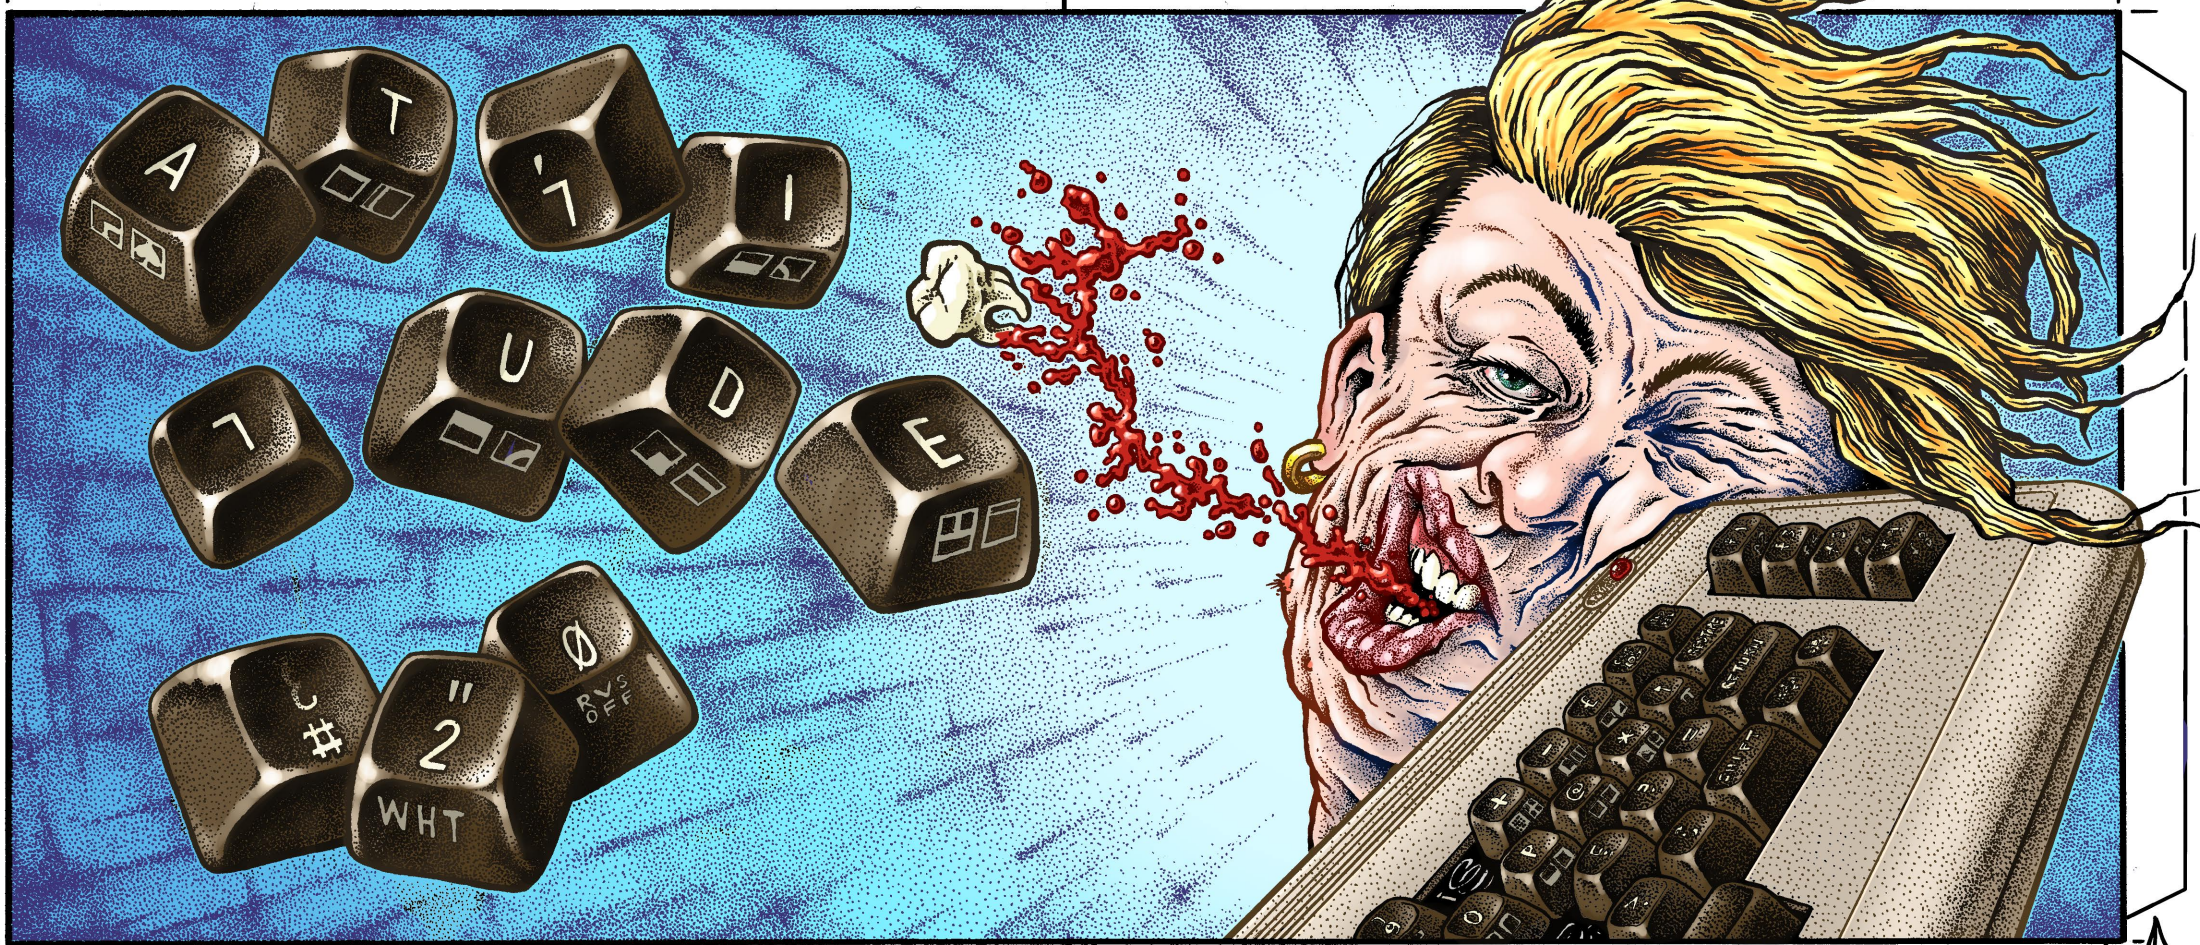

POINT
DOWN
WITH
SCISSORS!
✂

BEND OVER

BEND OVER

ATTITUDE #20 DISKCOVER BY DUCC OF EXTEND 26.12.2019

ORIGINAL DRAWN IN 385 x 170mm WITH STAEDLER MARS MICRO 0.3 PENCIL,
COPIE MULTILINER 0.1, PILA P-SV-30KK-B, FABER-CASTELL PITT-INDIAN INK ARTIST PEN - SIZES F, S & XS

BEND & GLUE

BEND & GLUE