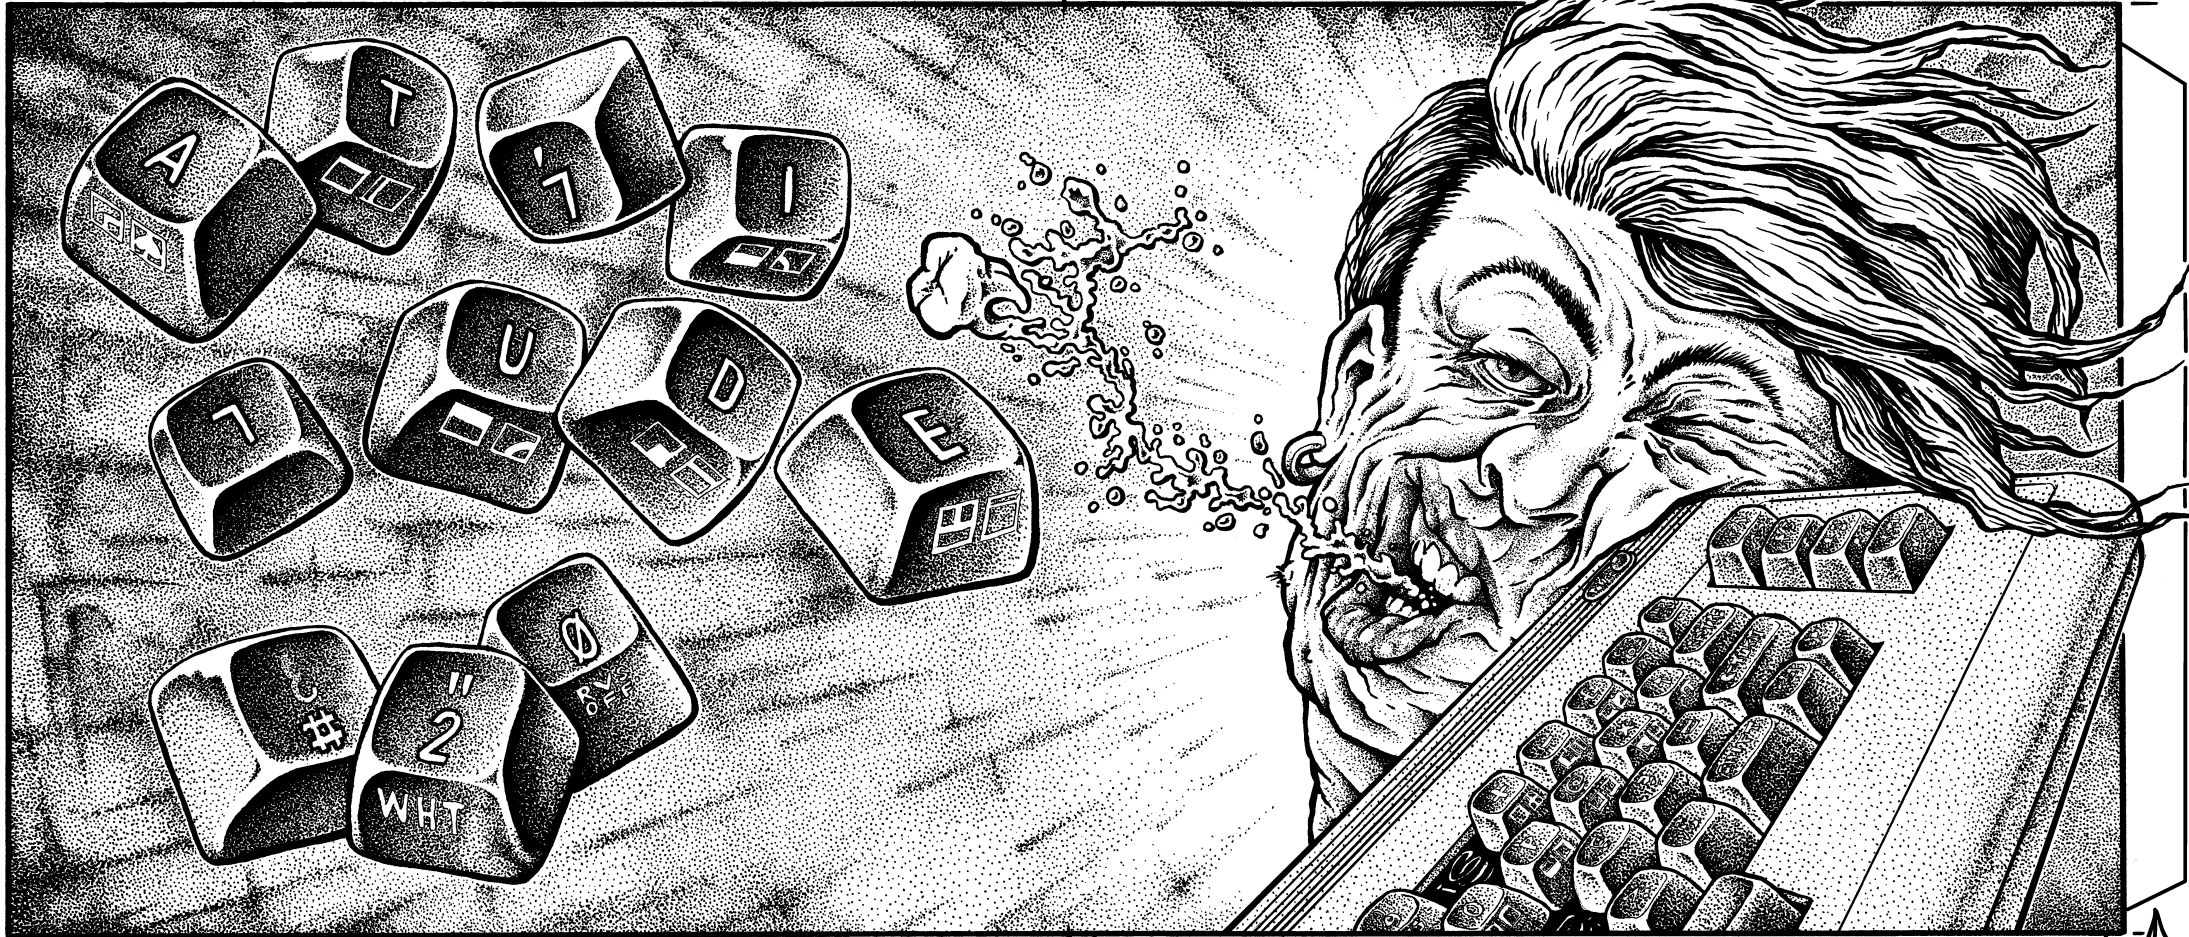

POINT
RUB
WITH
SCISSORS!
✂

BEND
OVER

BEND
OVER

ATTITUDE #20 DISKCOVER BY DUCC OF EXTEND 26.12.2019

ORIGINAL DRAWN IN 385 x 170mm WITH STAEDLER MASER MICRO 0.3 PENCIL,
COPIE MULTILINER 0.1, PILA P-SV-30KIK-B, FABER-CASTELL PITT-INDIAN INK ARTIST PEN - SIZES F, S & XS

BEND & GLUE

BEND & GLUE